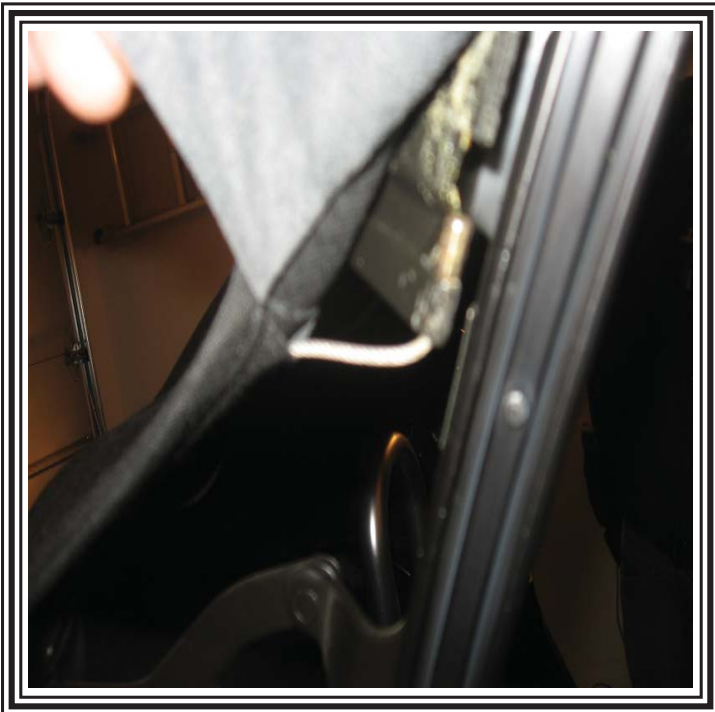

Electron Top Mfg.